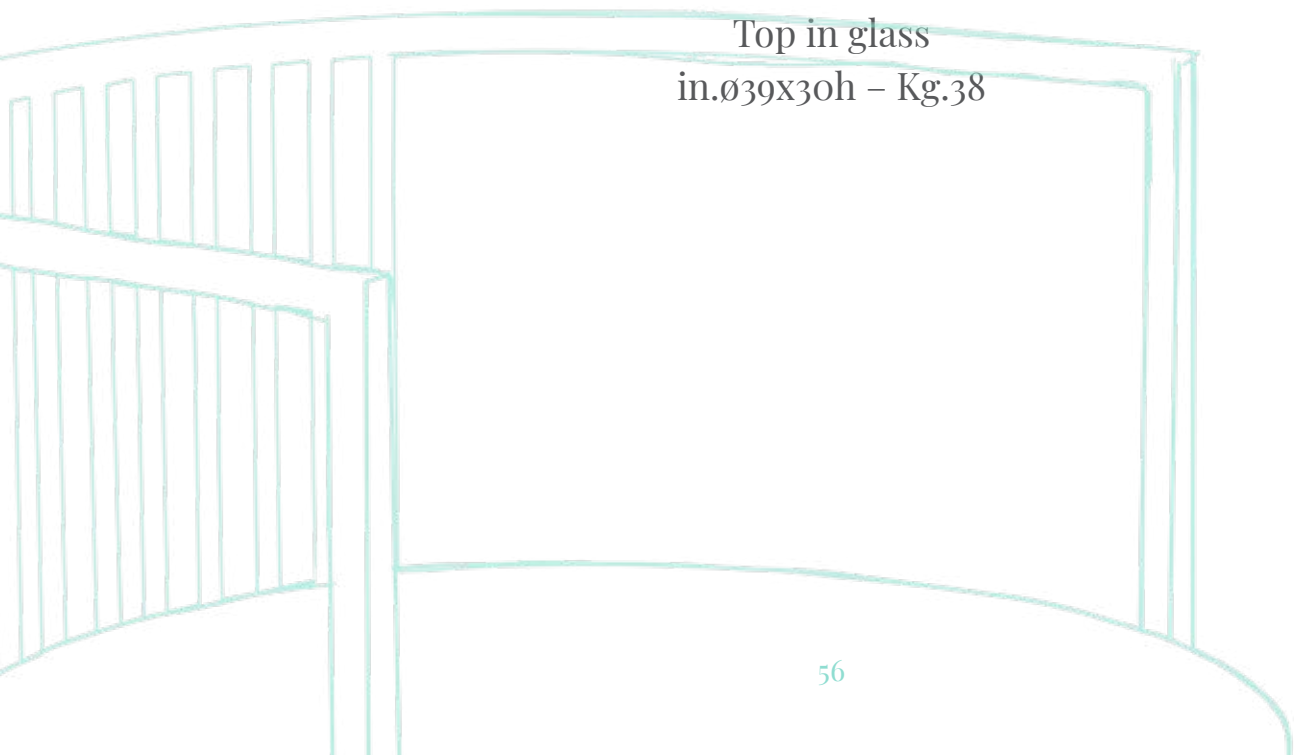

White Aura Chair & Round Table

Poltroncina in acciaio zincato
Verniciato bianco opaco a polvere
cm.54x55x75h - kg.13,5
Tavolo in acciaio zincato
Verniciato bianco opaco a polvere
Top in vetro
cm.Ø100 x75h - kg.38

Easy chair in galvanized steel
Finish matt white powder coated
in.21x21,5x30h - Kg.13,5
Table in galvanizad steel
Finish matt white powder coated
Top in glass
in.Ø39x30h - Kg.38